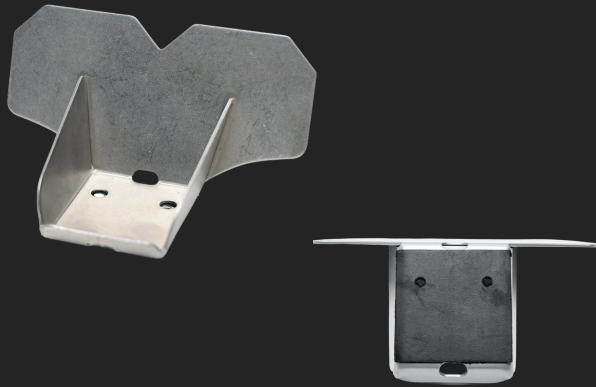

Evergreen Crinkle

Black Crinkle

SNOW DEFENDER® SNOW GUARDS, AVAILABLE AT WESTERN

We offer Snow Defender® stainless steel snow guards, manufactured by Levi's Building Components. Each powder-coated guard goes through a 7-stage process and is finished with a Super Durable powder coat for long-lasting color and protection.

Western Building Supply
sales@wbswyo.com
(307) 322-2888
westernbuildingsupplyllc.com

MM-2025-025

Western
BUILDING SUPPLY

SNOW DEFENDER® SNOW GUARDS

SMOOTH • TEXTURED • ULTRA LOW GLOSS

16 North Road
Wheatland, WY 82201
(307) 322-2888
sales@wbswyo.com

1500

- EPDM rubber sealer
- Powder coated or mill finished
- 16 ga type 304 stainless steel
- No caulk needed
- Made in the USA

For exposed fastener panels on 2x4 purlins in the upright or flat position (Not for standing seam)

Heavy Duty Lexan

PC240

- Polycarbonate Lexan 103-112 (3/16" thick)
- UV stable
- Heavy-duty
- Mount with screws and adhesive

An all polycarbonate snow guard that is clear and virtually invisible!

85RF DECO