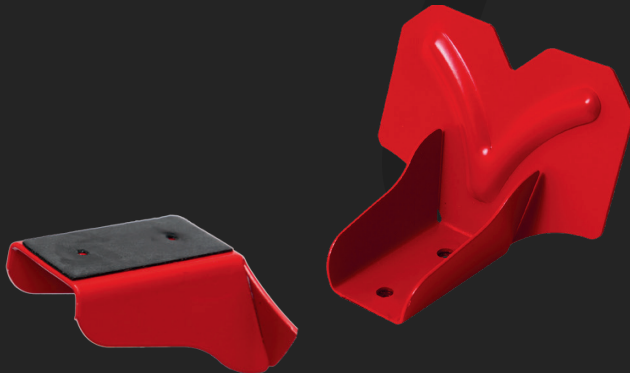

1500

- EPDM rubber sealer
- Powder coated or mill finished
- 16 ga type 304 stainless steel
- No caulk needed
- Made in the USA

For exposed fastener panels on 2x4 purlins in the upright or flat position (Not for standing seam)

Heavy Duty Lexan

PC240

- Polycarbonate Lexan 103-112 (3/16" thick)
- UV stable
- Heavy-duty
- Mount with screws and adhesive

An all polycarbonate snow guard that is clear and virtually invisible!

85RF DECO

- Does not penetrate metal
- Powder coated or mill finished
- Type 304 stainless steel
- use with clamps such as the S-5. Clamps sold separately
- No caulk needed
- Decorative embossed cutouts
- Made in the USA

For standing seam roofing. Fits clamps such as the S-5!® U, S, N, and V clamps (sold separately)

4500

- EPDM rubber sealer
- Powder coated or mill finished
- 16 ga type 304 stainless steel
- No caulk needed
- 40% more rigid
- Individually poly bagged
- Made in the USA